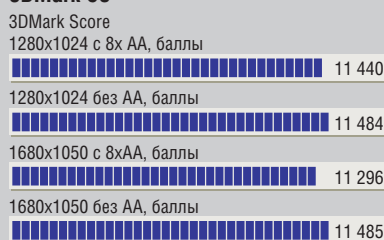

DESTEN eStudio-924Q SLI: результаты тестов

Everest Ultimate Edition v4.20

PCMark 05

3DMark 06

CPU	Cache	Mainboard	Memory	SPD	About
Processor					
Name	Intel Core 2 Quad Q6600				
Code Name	Kentsfield		Brand ID		
Package	Socket 775 LGA				
Technology	65 nm	Core Voltage	1.232 V		
Specification					
Intel(R) Core(TM)2 Quad CPU		@ 2.40GHz			
Family	6	Model	F	Stepping	7
Ext. Family	6	Ext. Model	F	Revision	B3
Instructions	MMX, SSE, SSE2, SSE3, SSSE3, EM64T				
Clocks (Core#0)			Cache		
Core Speed	2405.6 MHz	L1 Data	4 x 32 KBytes		
Multiplier	x 9.0	L1 Inst.	4 x 32 KBytes		
Bus Speed	267.3 MHz	Level 2	2 x 4096 KBytes		
Rated FSB	1069.2 MHz	Level 3			